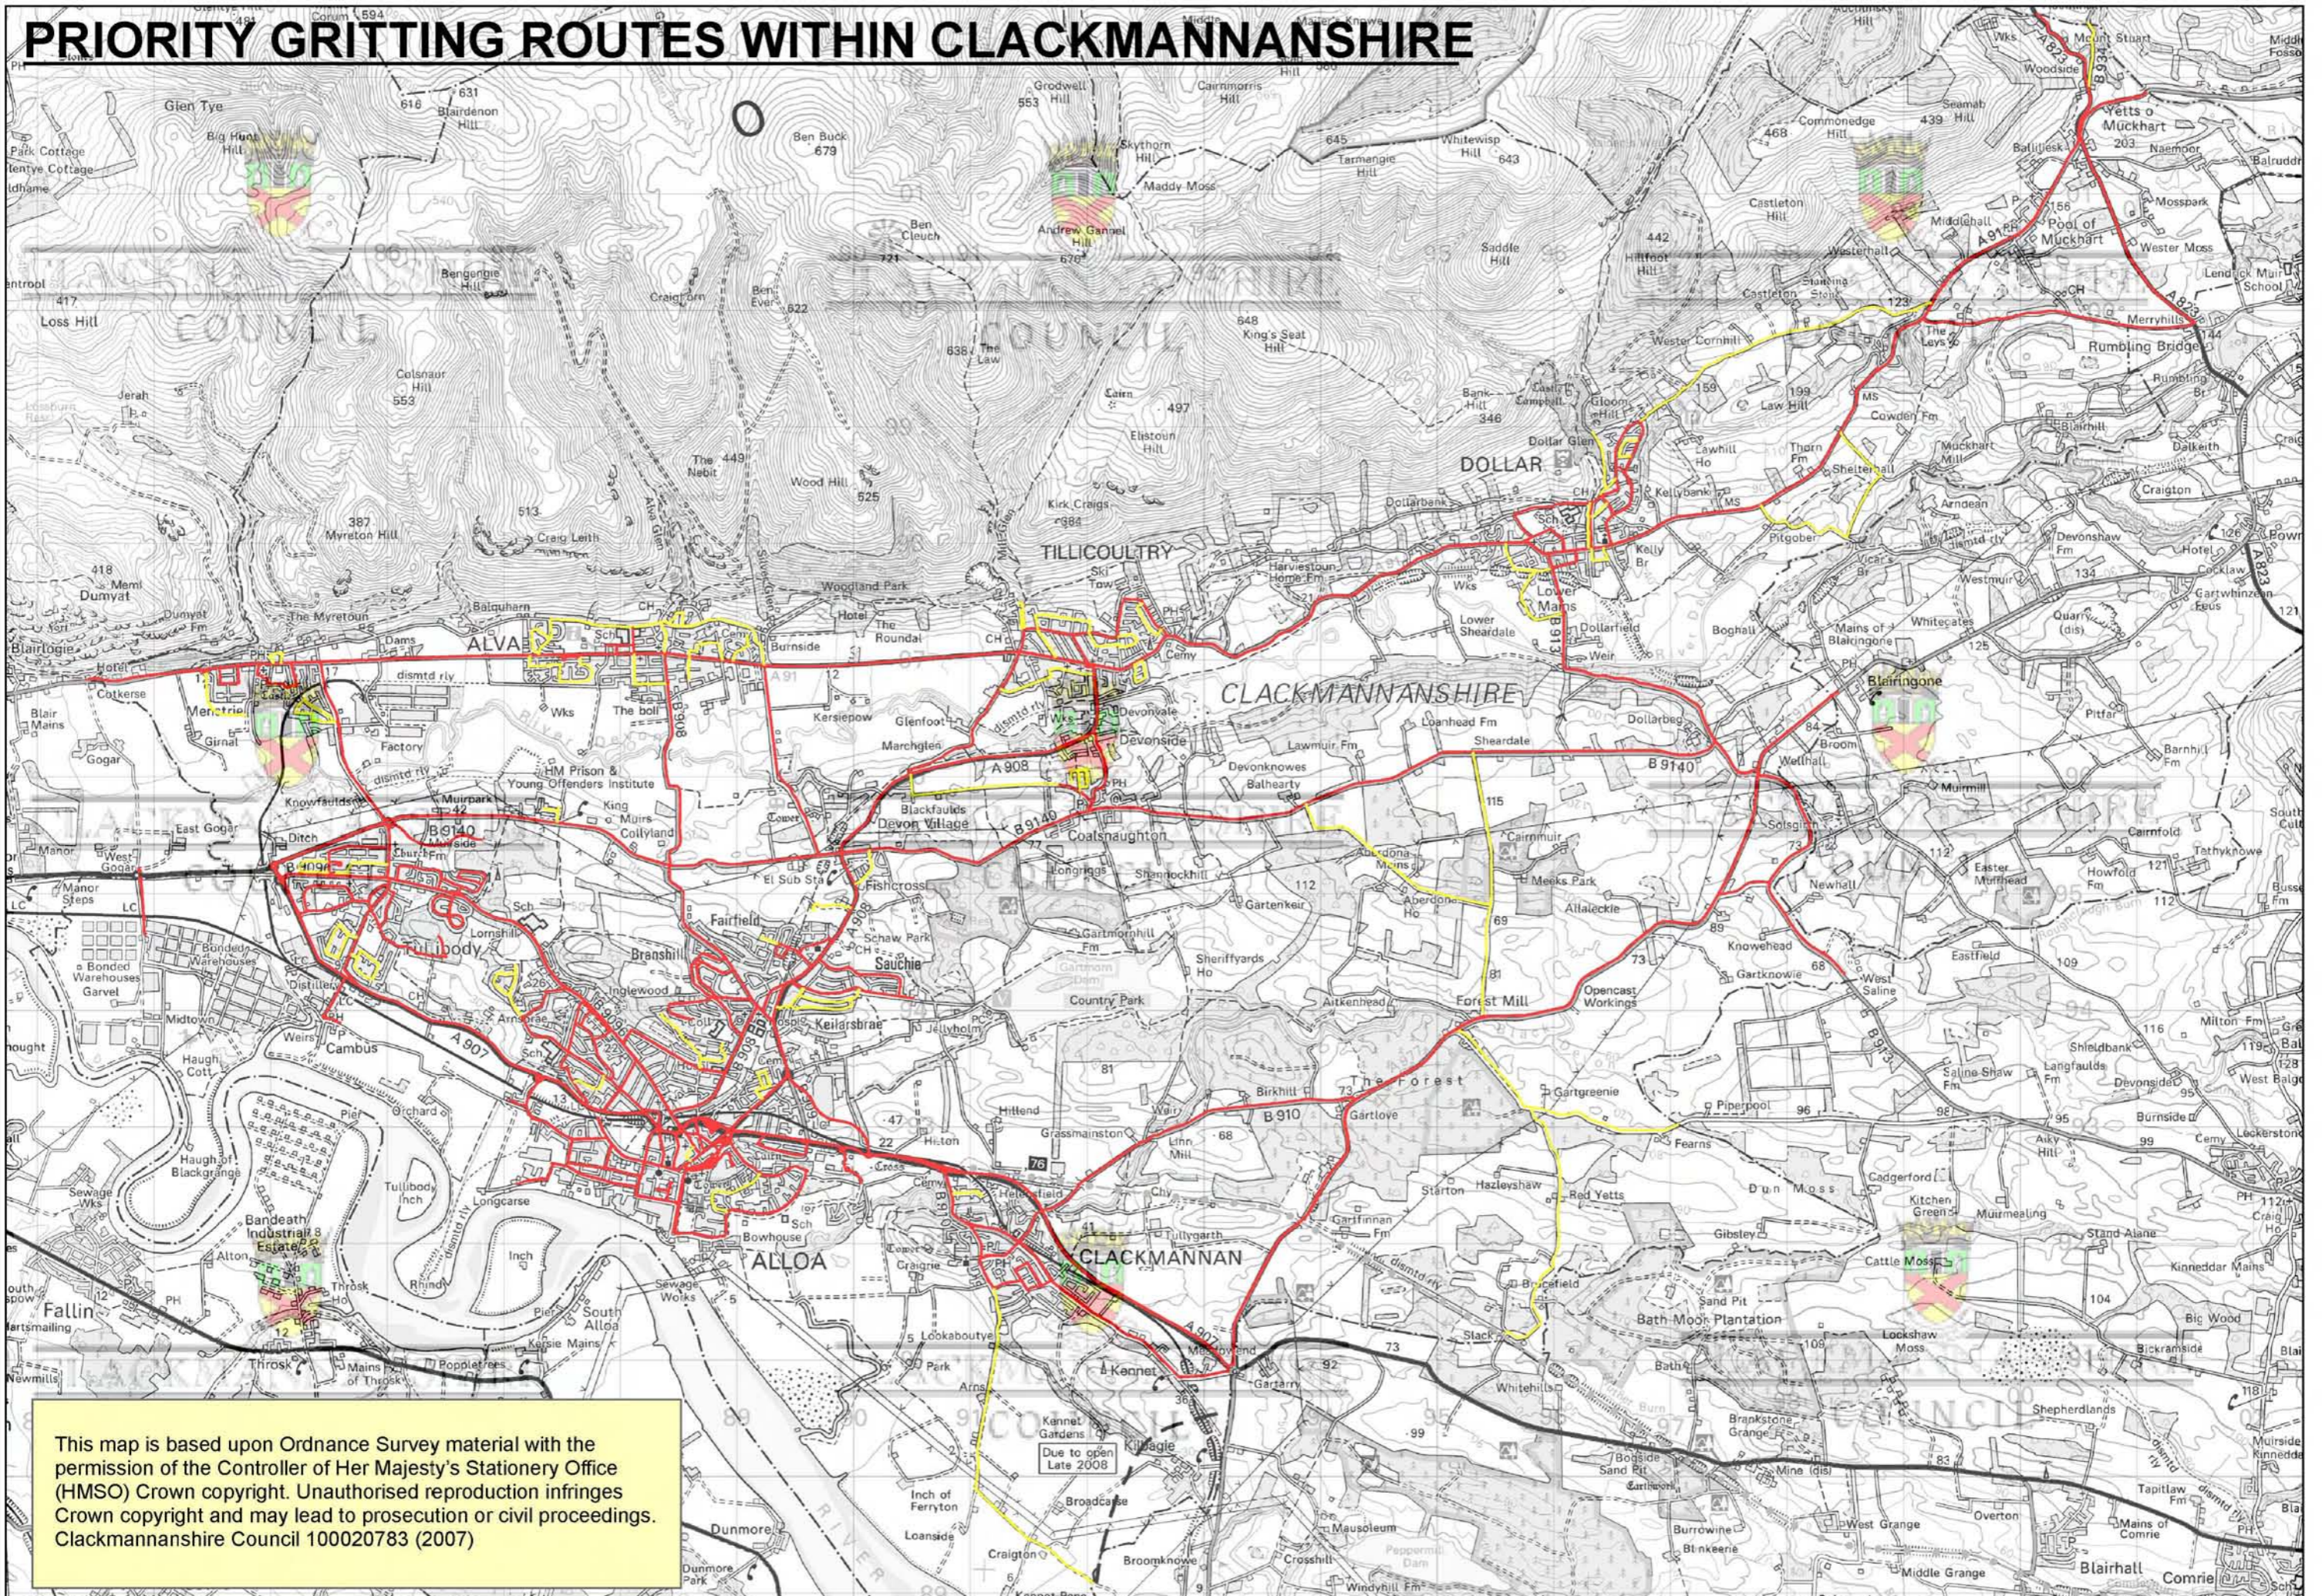

# PRIORITY GRITTING ROUTES WITHIN CLACKMANNANSHIRE

This map is based upon Ordnance Survey material with the permission of the Controller of Her Majesty's Stationery Office (HMSO) Crown copyright. Unauthorised reproduction infringes Crown copyright and may lead to prosecution or civil proceedings. Clackmannanshire Council 100020783 (2007)