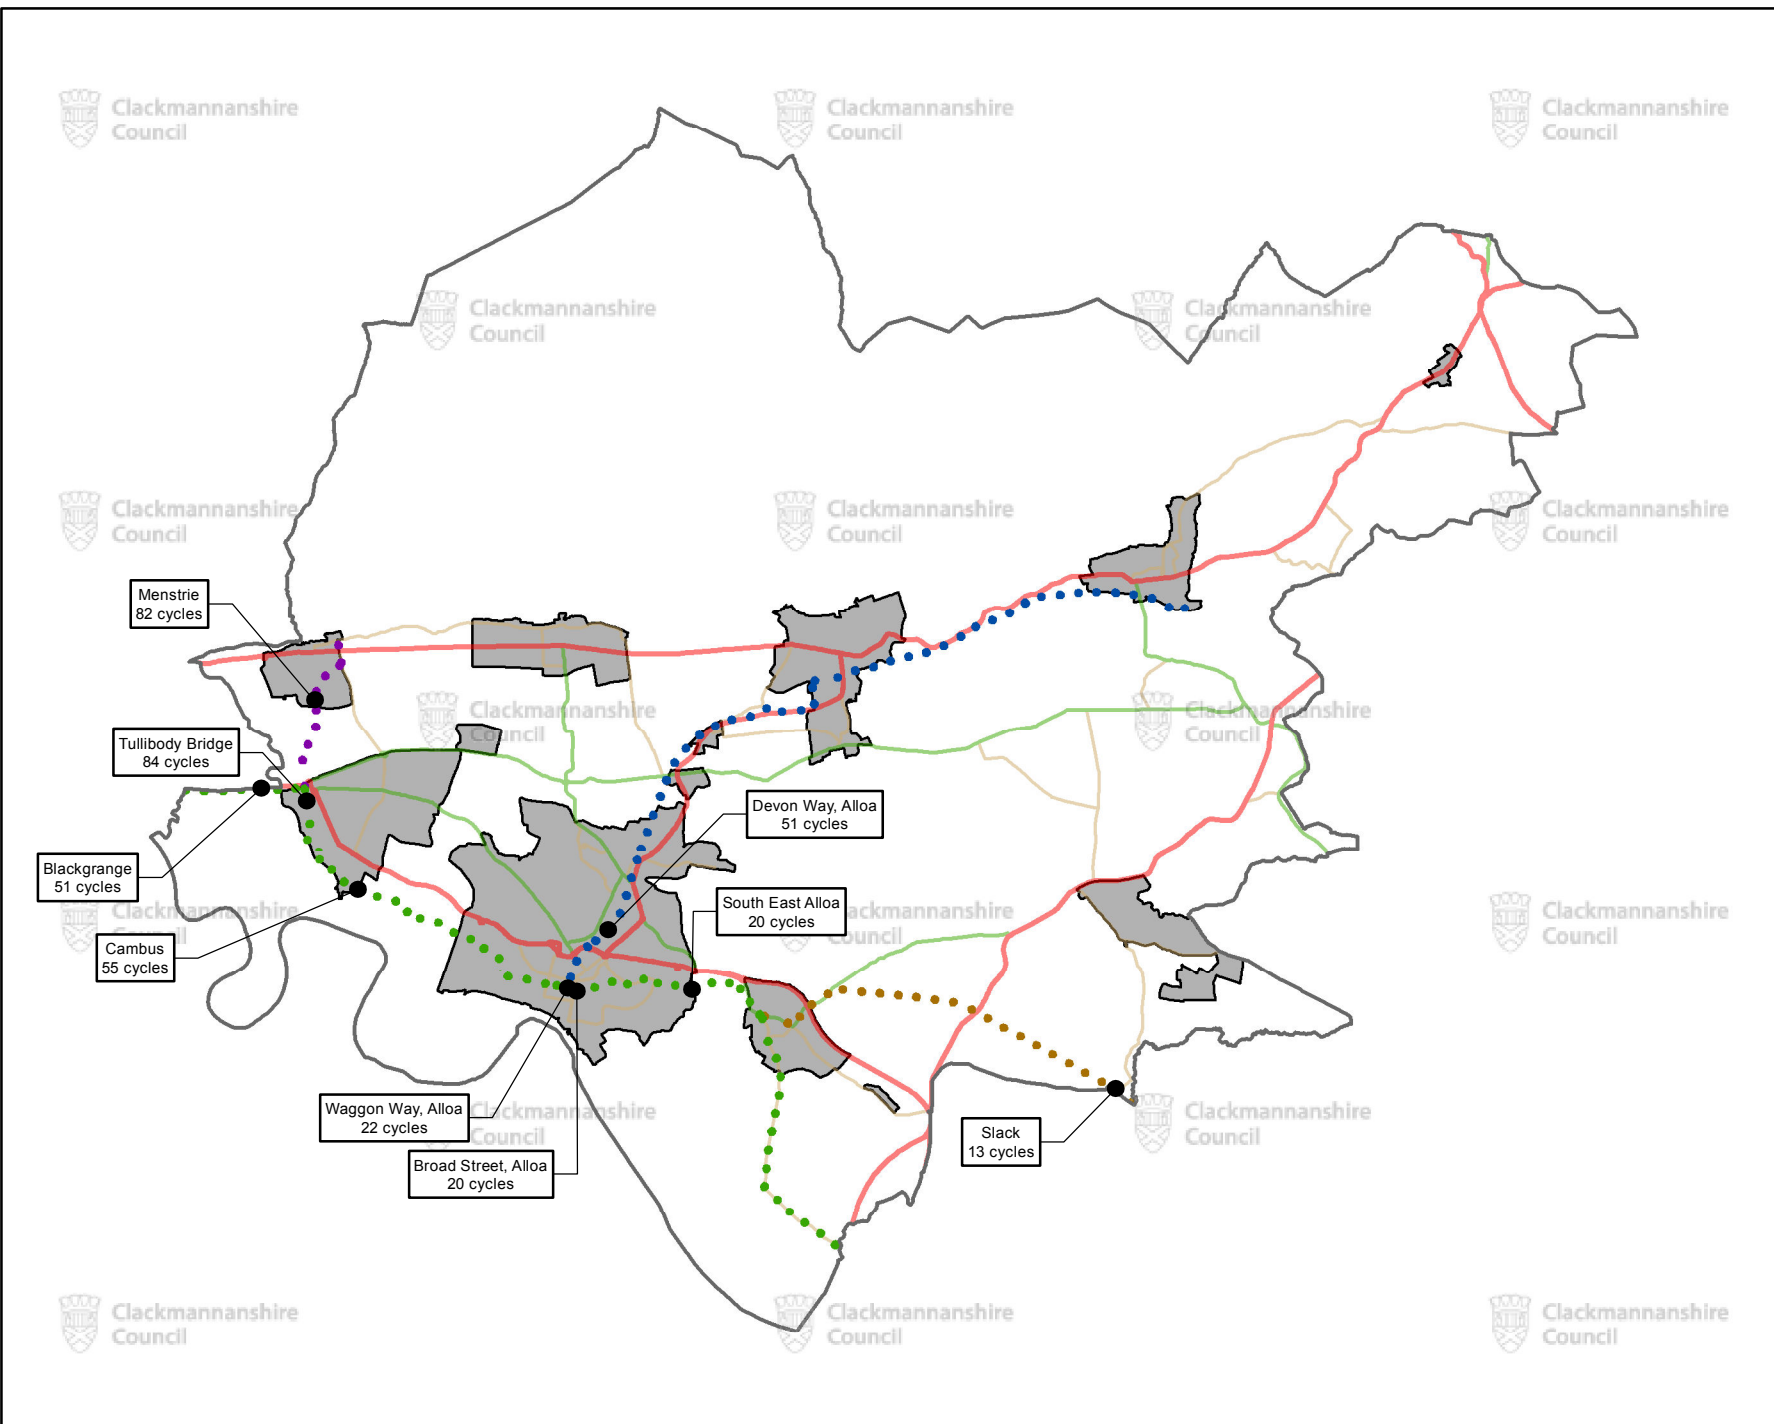

Average Daily Cycle Traffic 2012

Legend

- Cycle Counter Locations
- National Cycle Network**
 - NCN76
 - NCN764
 - NCN767
 - NCN768
- Urban Settlements
- A Road
- B Road
- Minor Road

Scale : 1:100,000
Paper Size : A4

Date : July 2013

Clackmannanshire Council
www.clacksweb.org.uk
 Services to Communities
 Kinlincraig
 Greenside Street
 Alloa
 FK10 1EB
 Tel: 01259 450 000 Fax: 01259 727 451
 roads@clacks.gov.uk

Reproduced by permission of Ordnance Survey on behalf of HMSO.
 © Crown copyright and database right 2013. All rights reserved.
 Ordnance Survey Licence number 100020783.