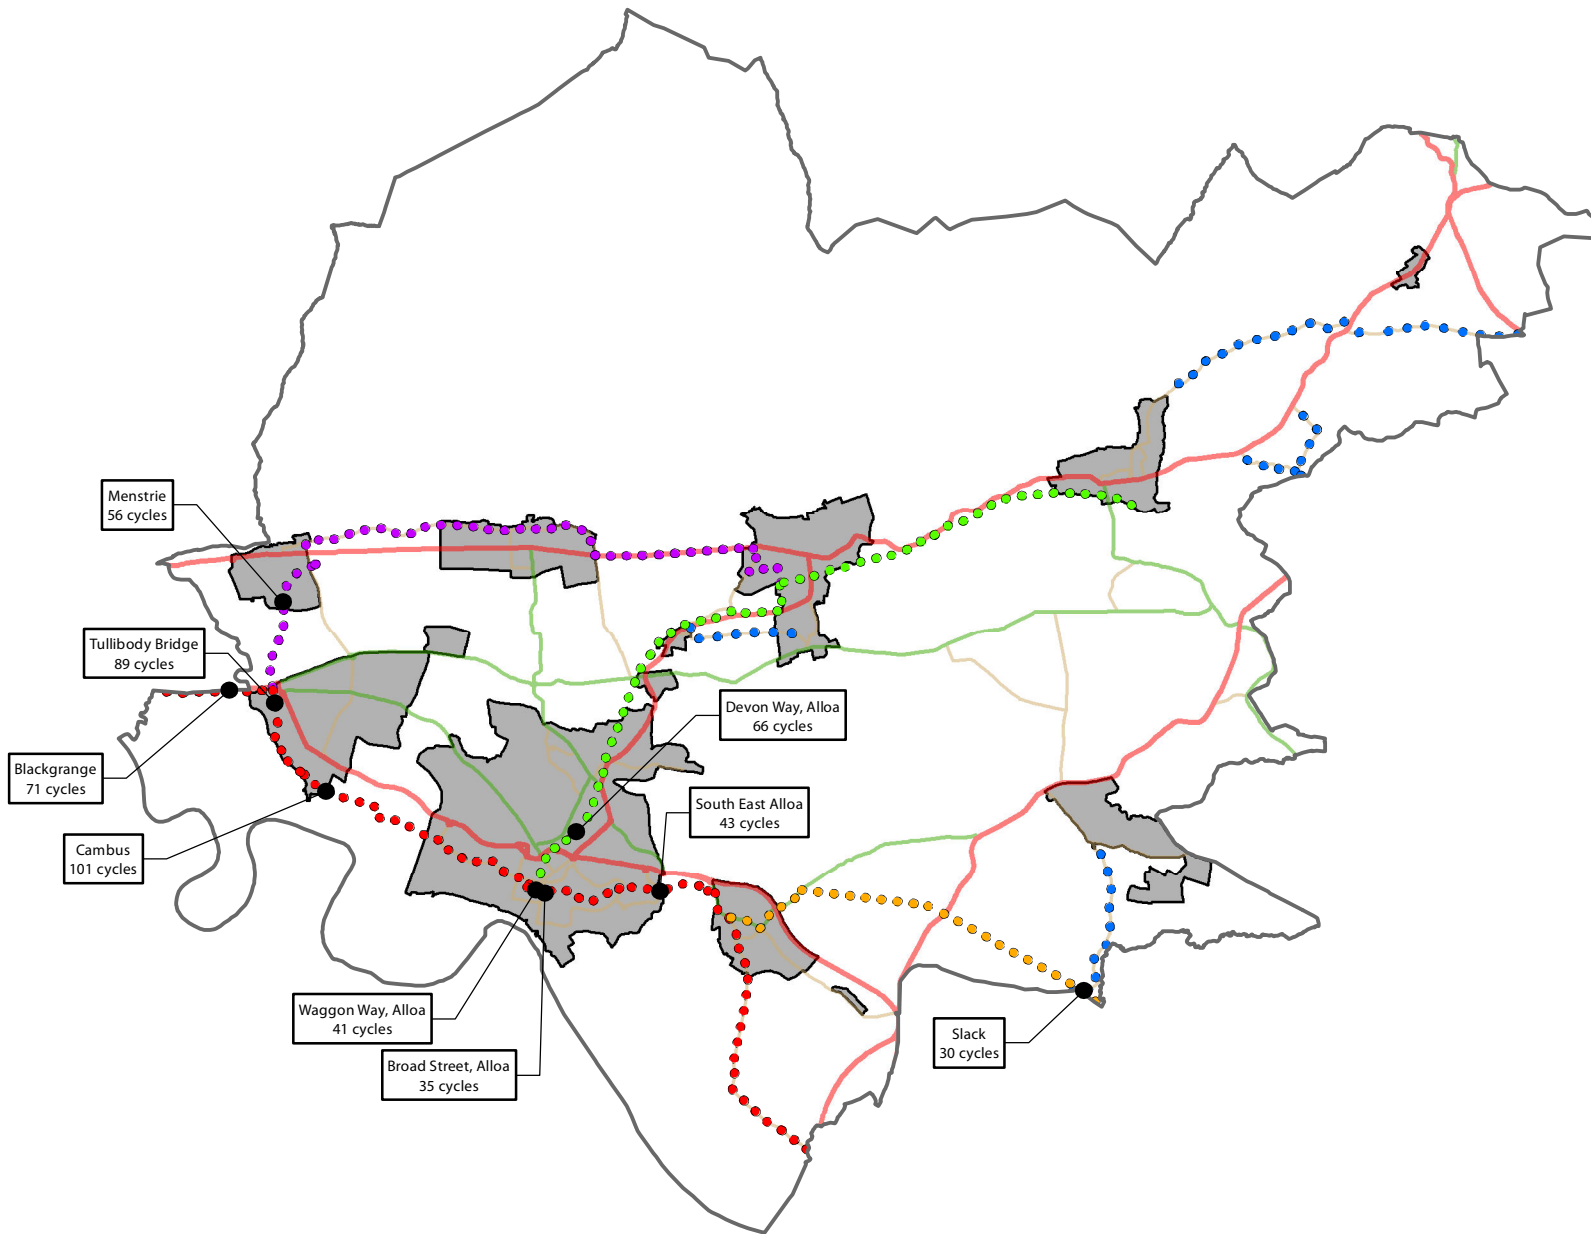

# Average Daily Cycle Traffic 2014

## Legend

● Cycle Counter Locations

### National cycle network

- NCN76
- NCN764
- NCN767
- NCN768

### Other cycle route

- Cycle Friendly Road
- Settlements
- A Road
- B Road
- Minor Road

Scale : 1:100,000  
Paper Size : A4

Date : March 2015

**Clackmannanshire Council**

[www.clacksweb.org.uk](http://www.clacksweb.org.uk)